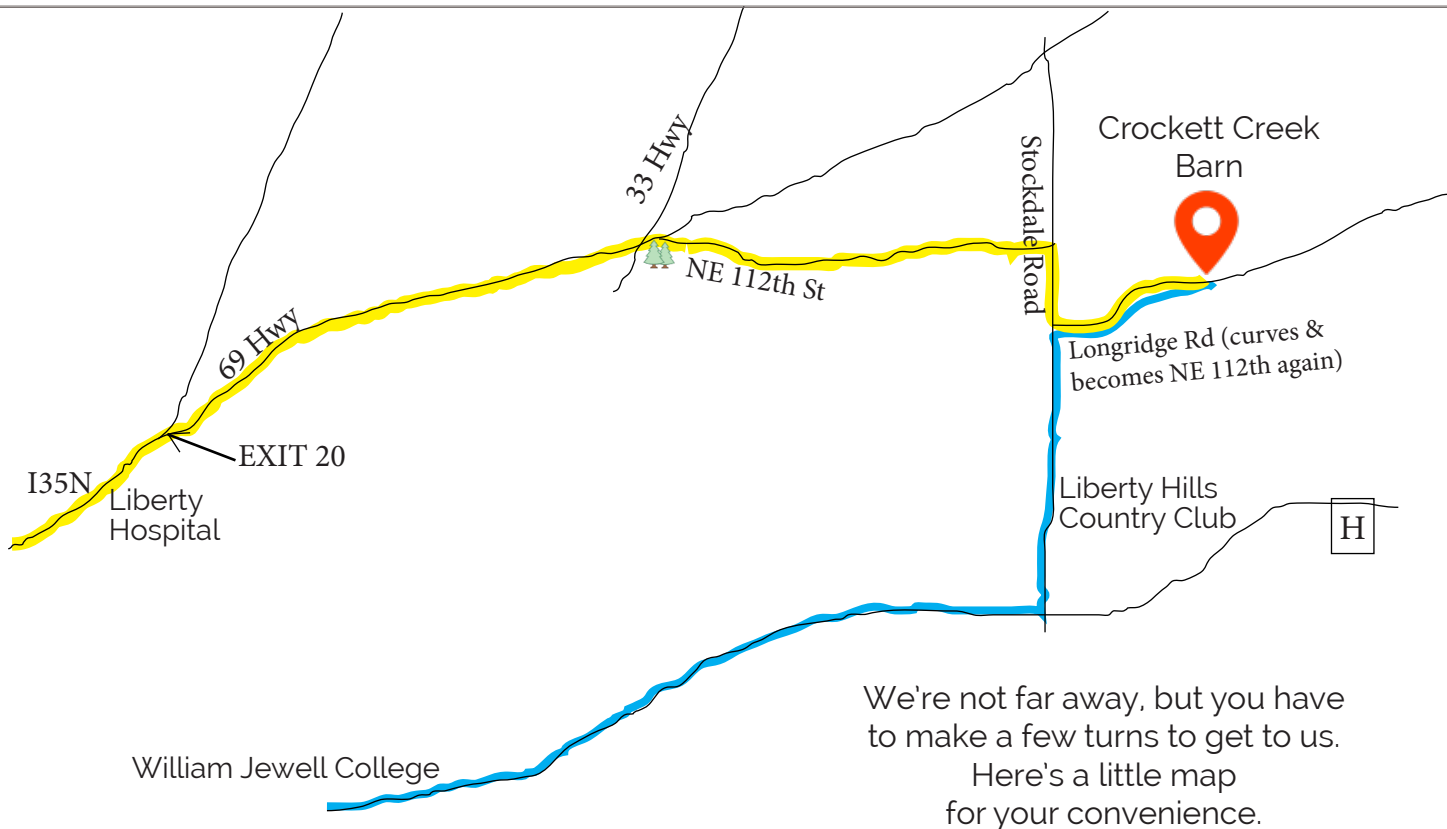

**DRIVING DIRECTIONS TO CROCKETT CREEK BARN from Liberty Areas**  
20618 NE 112th Street, Liberty, MO 64068

**DIRECTIONS TO CROCKETT CREEK BARN FROM I35 & MO-152**

I-35 North past Liberty Hospital  
Take Exit 20 onto Hwy 69 (Excelsior Springs) **DON'T MISS THIS!**  
Pass light at Lightburne Rd  
Pass light at Heartland Dr  
Pass light at Hwy 33  
Just after that intersection 2 big fir trees on right (watch for NE 112th)  
Right on NE 112th (Very tricky! Slow down. Veer right!)  
Right on Stockdale Rd  
Just after bridge over railroad  
Left on Longridge Rd  
Cross one lane bridge  
Curve right on NE 112th  
Turn left into drive at 20618 NE 112th Street  
(If you get to Shannon Hills Dr, you have gone too far)

**DIRECTIONS FROM WILLIAM JEWELL COLLEGE NEAR DOWNTOWN LIBERTY**

Take E County Road H for 3.5 miles  
Left onto Stockdale Rd  
Pass Liberty Hills Country Club on right  
Right on Longridge Rd (curves and becomes NE 112th)  
Turn left into drive at 20618 NE 112th Street  
(If you get to Shannon Hills Dr, you have gone too far)

20618 NE 112th Street, Liberty, MO 64068  
[www.crockettcreekbarn.com](http://www.crockettcreekbarn.com)